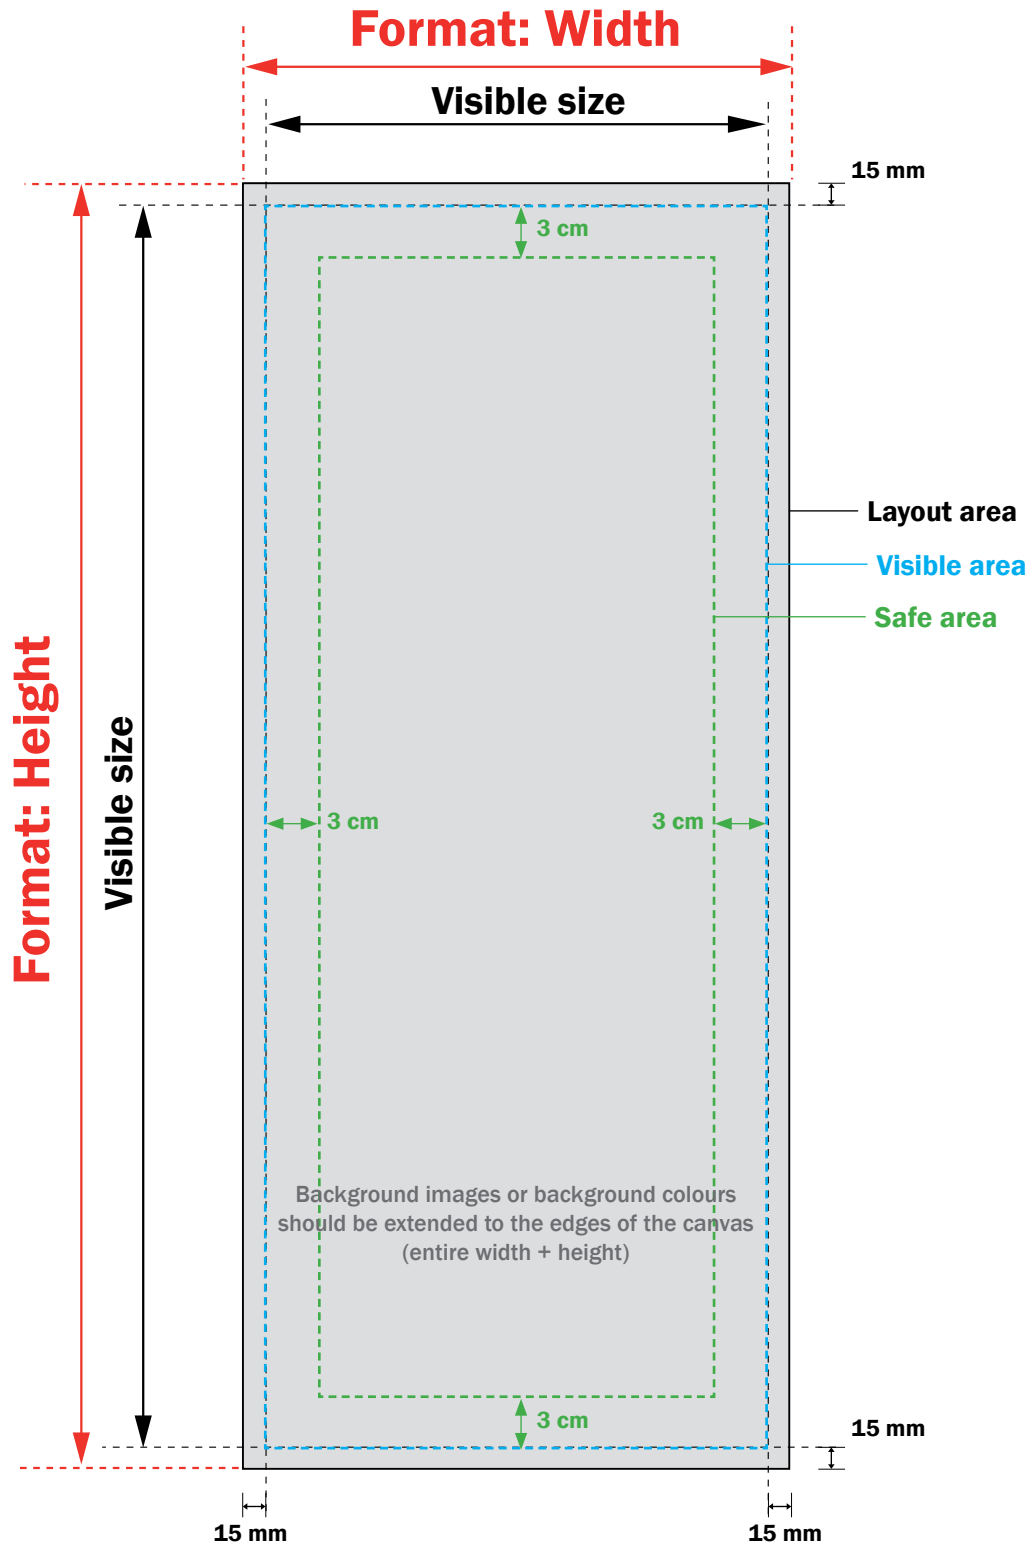

Fabric Frame | LED Freestanding Frame 60 mm single-sided (frontside)

Specifications for submittal of print:

Format size: 88 x 203 cm
Visible size: 85 x 200 cm
Numbers of print: 1 x

Print document / file:

- PDF (printing quality)
- Transfer text in letter outlines
- Without cutting indications, scale 1:1 or 1:10

Fabric Frame | LED Freestanding Frame 60 mm single-sided (backside)