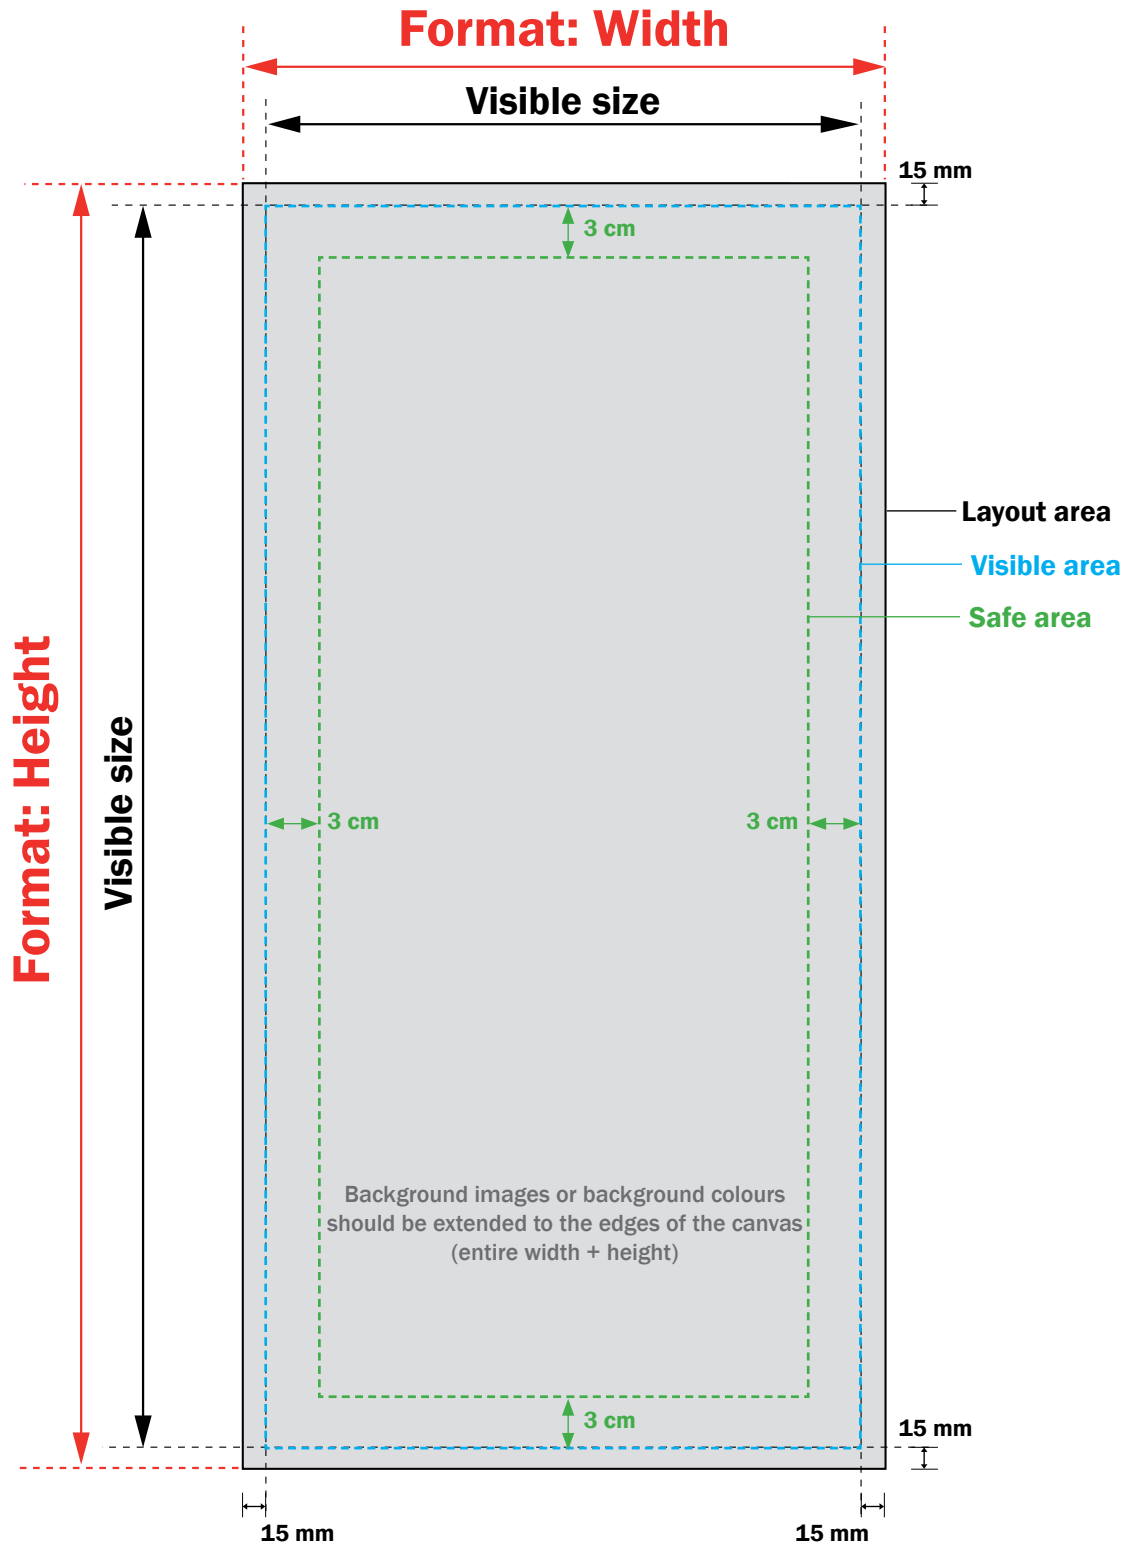

# Fabric Frame | LED Freestanding Frame 80 mm double-sided

## Specifications for submittal of print:

Format size: 103 x 203 cm  
Visible size: 100 x 200 cm  
Numbers of print 2 x

## Print document / file:

- PDF (printing quality)
- Transfer text in letter outlines
- Without cutting indications, scale 1:1 or 1:10